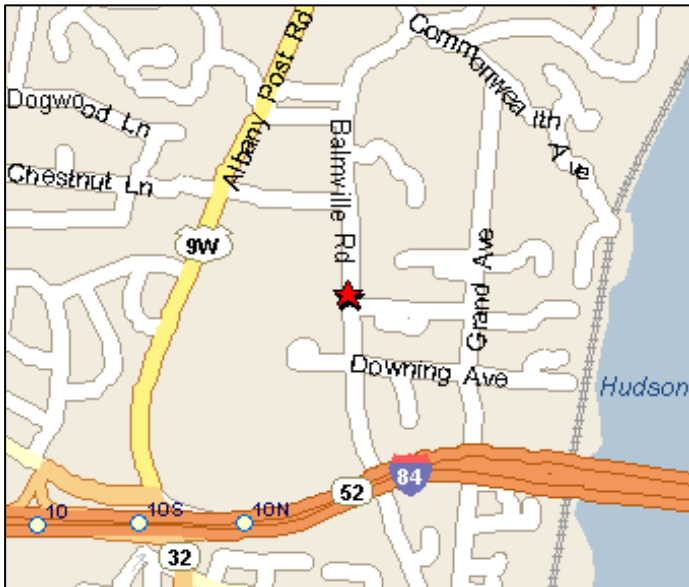

Orchid experts available all day for your questions

DIRECTIONS FROM INTERSTATE 84

Take Interstate 84 to exit 10.

Proceed north on Route 9W and make a right at the traffic light onto Chestnut Street (there is an M&T Bank branch on the west side of Route 9W at this intersection; it is less than a mile once you get off at exit 10).

Proceed to the stop sign and make a right onto Balmville Road.

Proceed approximately 1/4 mile and make a left onto Beech Street. The parking lot is on the left.

Entrance to the community center is off the parking lot.