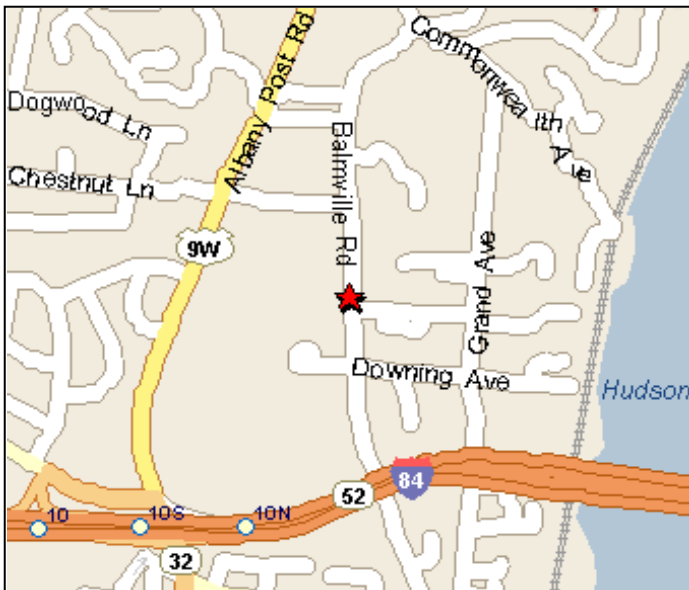

### DIRECTIONS FROM INTERSTATE 84

Take Interstate 84 to exit 10.

Proceed north on Route 9W and make a right at the traffic light onto Chestnut Street (there is an M&T Bank branch on the west side of Route 9W at this intersection; it is less than a mile once you get off at exit 10).

Proceed to the stop sign and make a right onto Balmville Road.

Proceed approximately 1/4 mile and make a left onto Beech Street. The parking lot is on the left.

Entrance to the community center is off the parking lot.